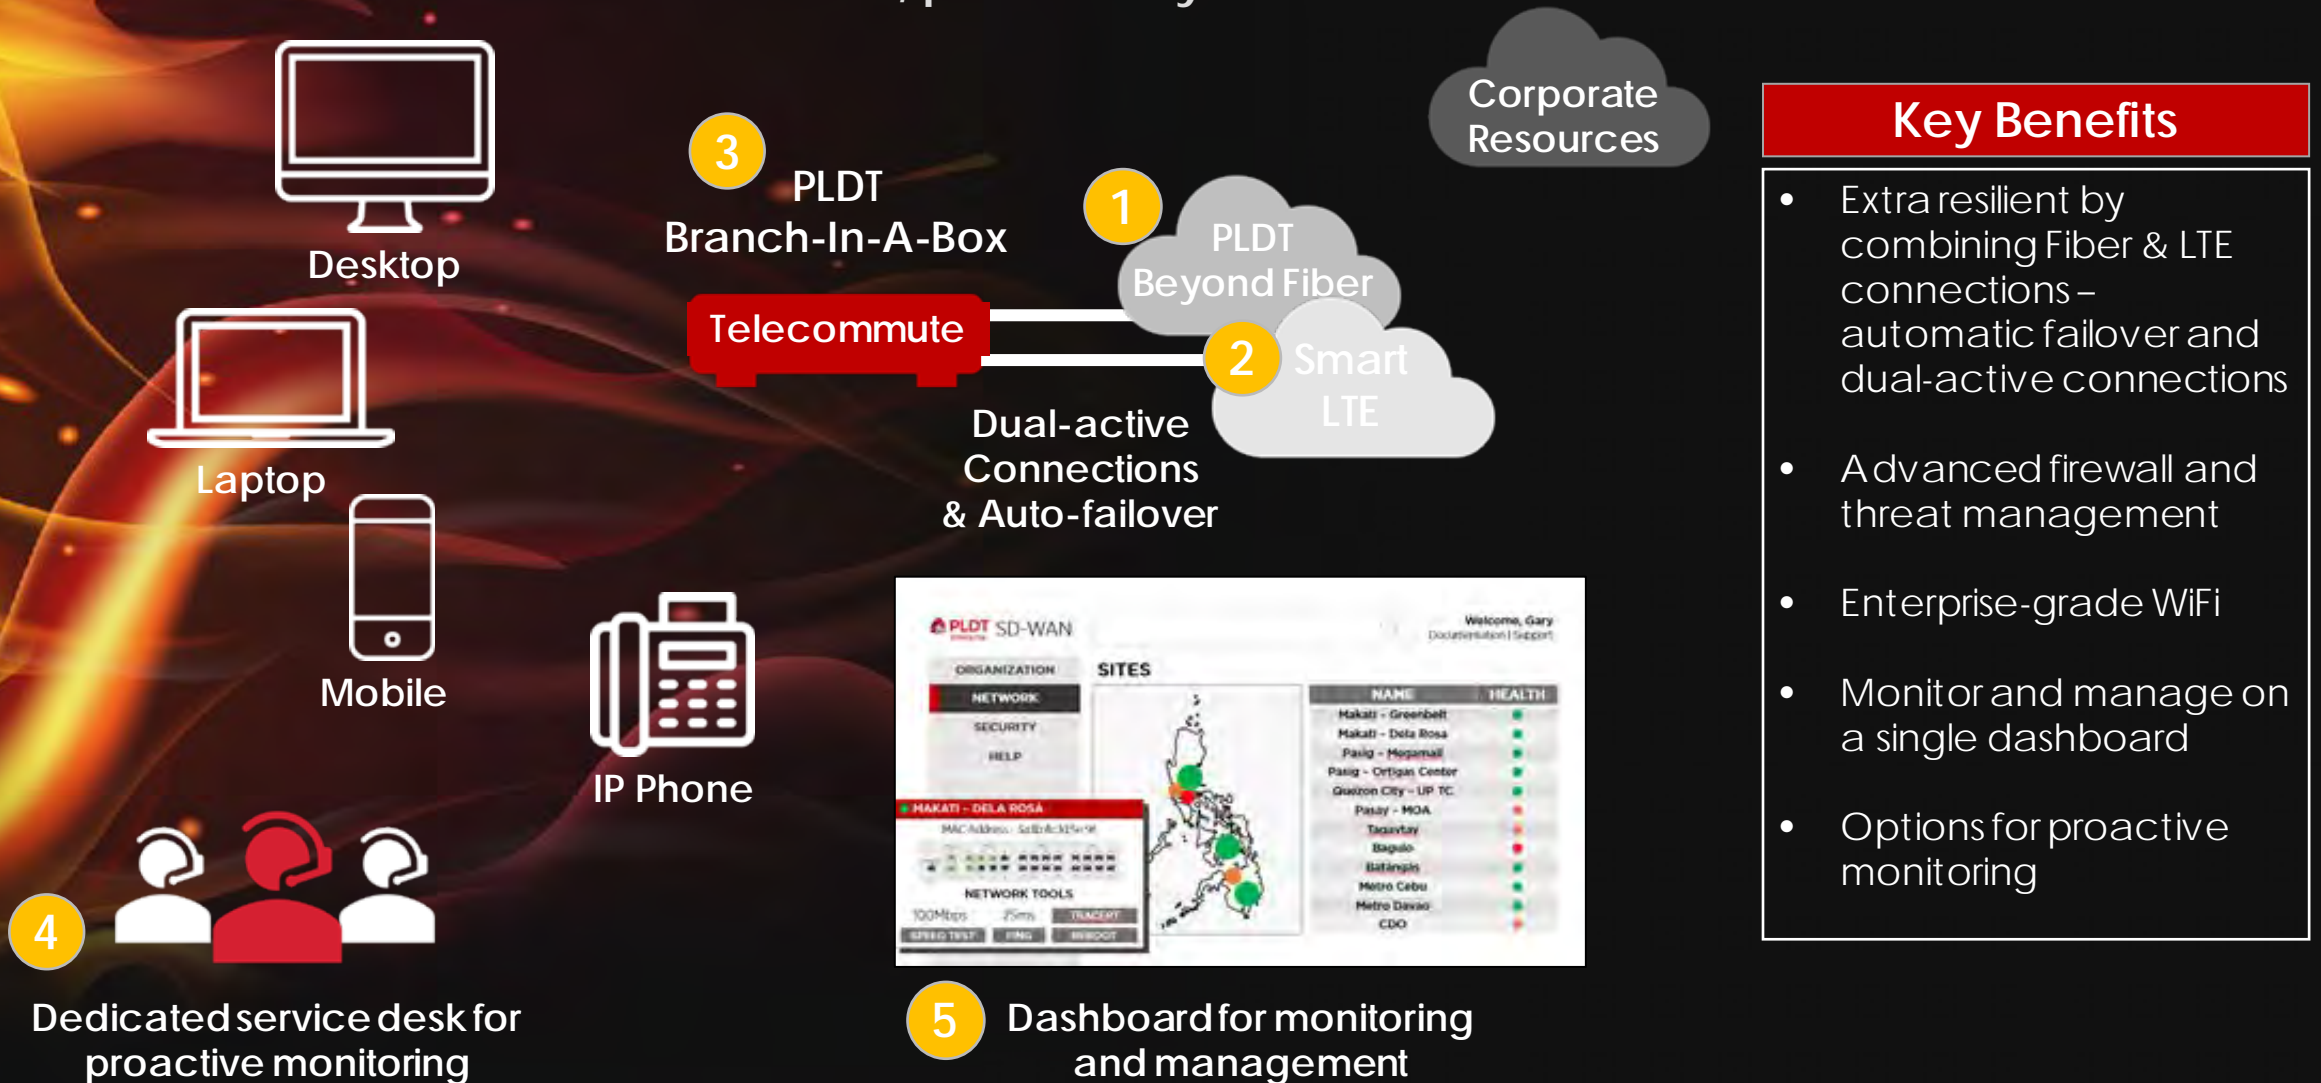

# Top Work from Home Challenges

Need for uninterrupted connectivity

Struggle to have a conducive work environment at home

Data privacy/ cybersecurity

# THE TRANSFORMED HOME OFFICE

The resilient architecture for WFH users, powered by SD-WAN.

## Key Benefits

- Extra resilient by combining Fiber & LTE connections – automatic failover and dual-active connections
- Advanced firewall and threat management
- Enterprise-grade WiFi
- Monitor and manage on a single dashboard
- Options for proactive monitoring