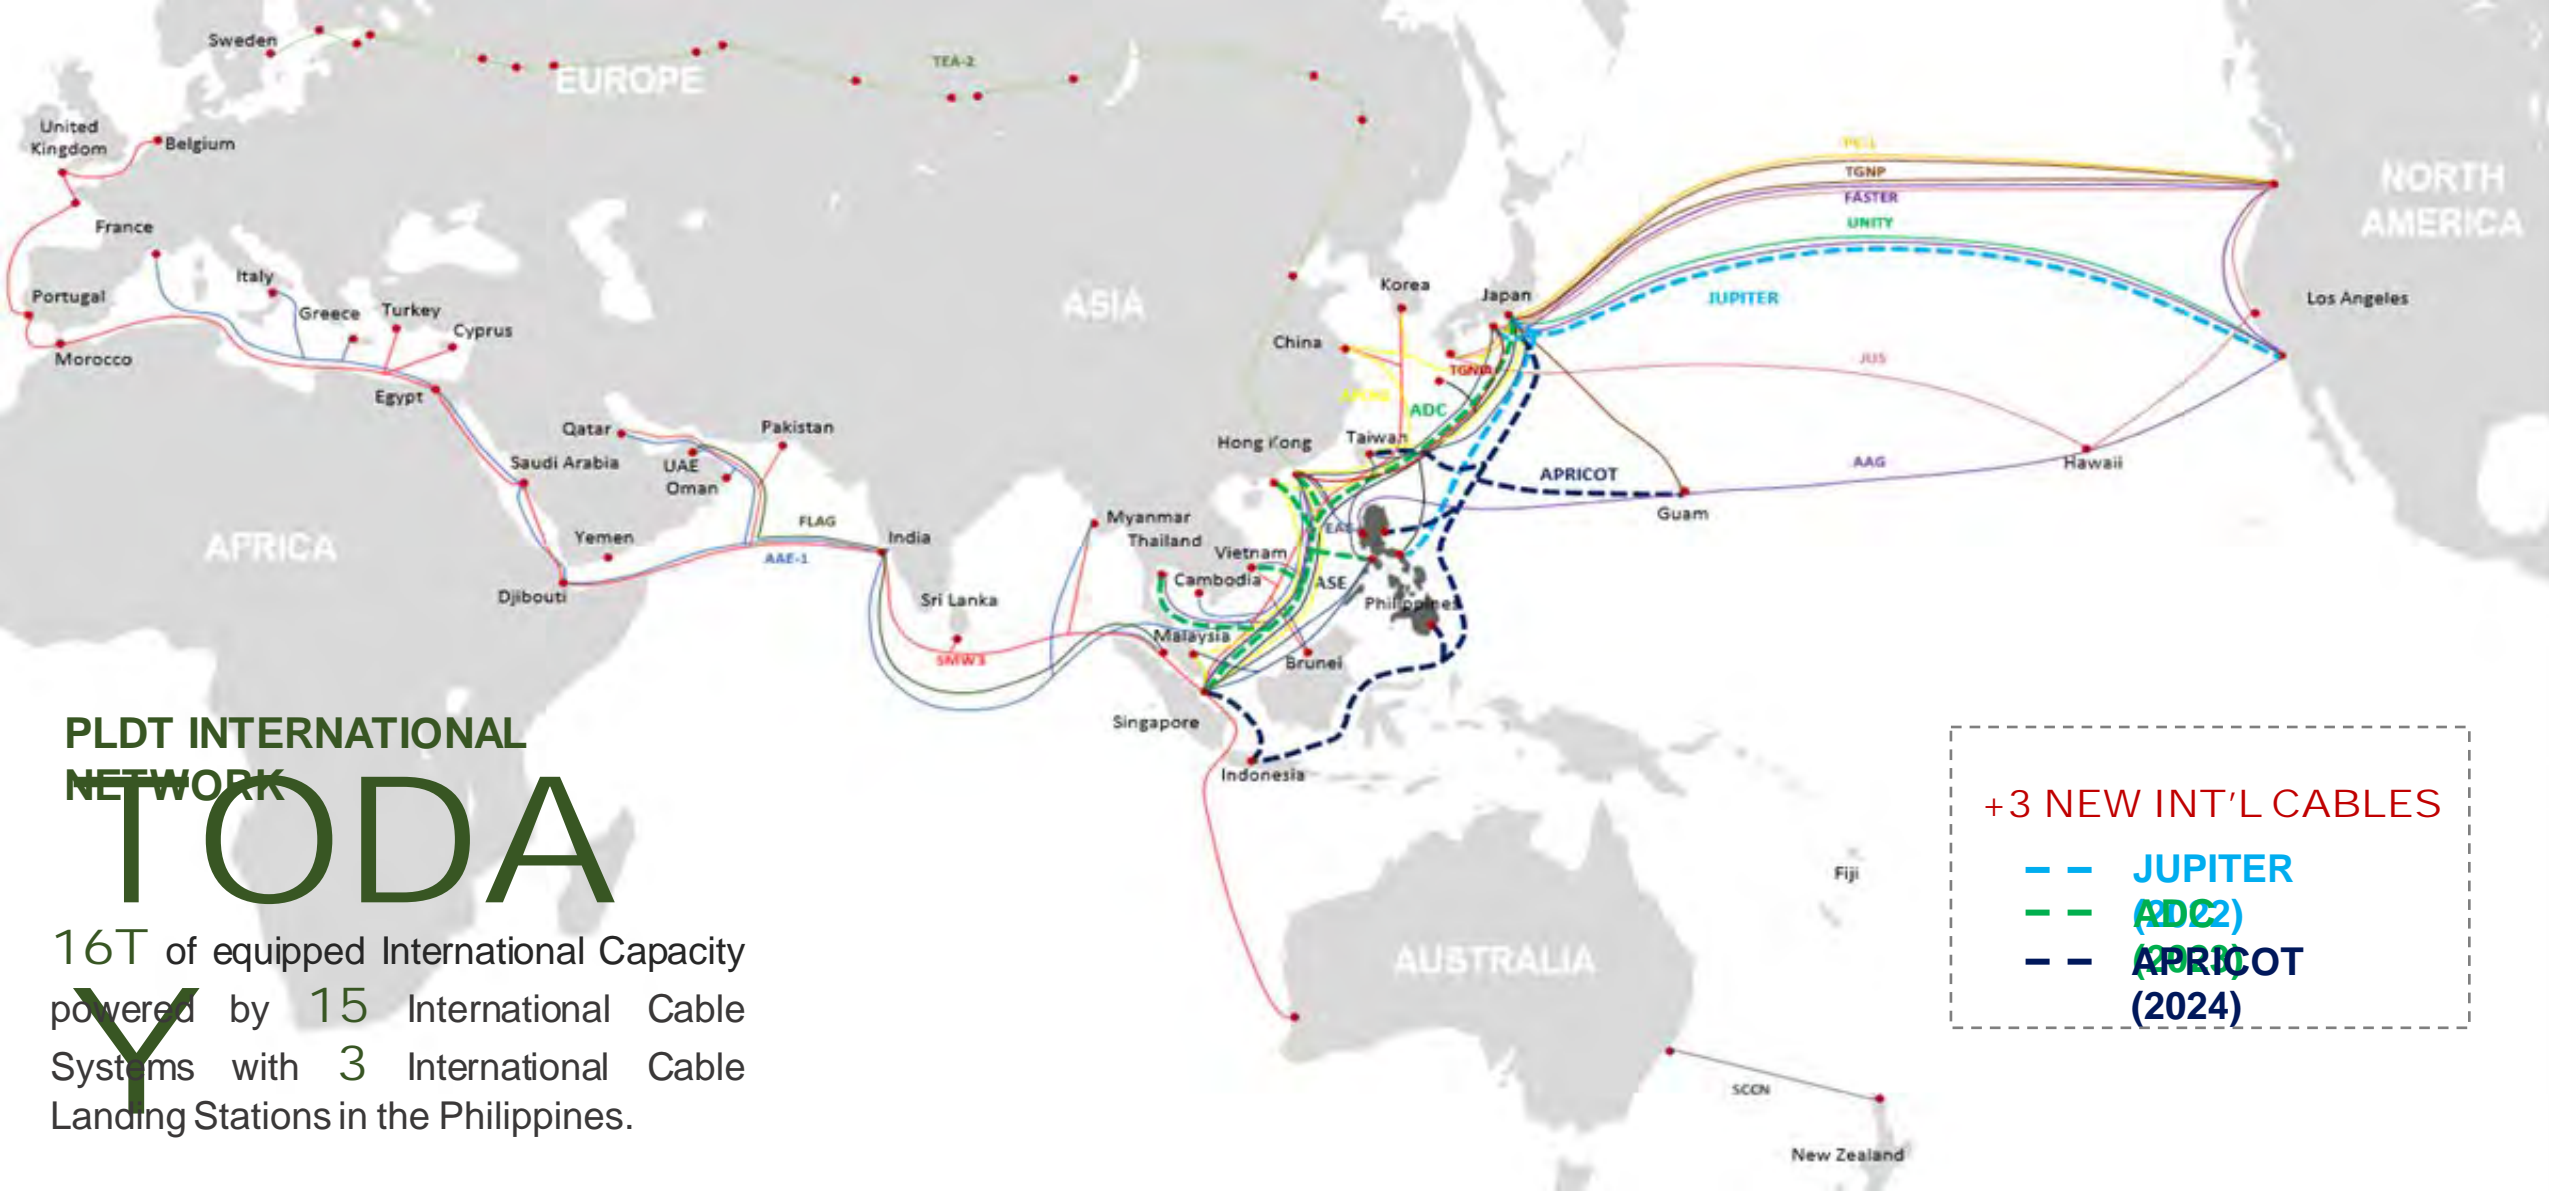

INTERNATIONAL NETWORK EXPANSION PLANS

PLDT INTERNATIONAL NETWORK TODAY

16T of equipped International Capacity powered by 15 International Cable Systems with 3 International Cable Landing Stations in the Philippines.

+3 NEW INT'L CABLES

- --- JUPITER
- --- ADC2
- --- APRICOT (2024)